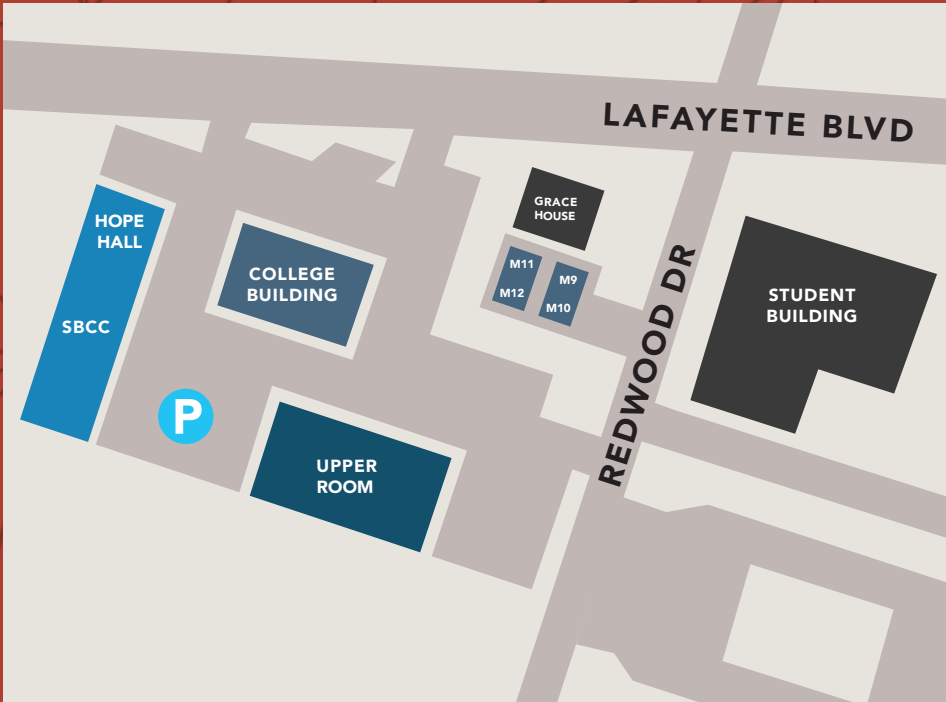

ROOM PREFIX LOCATION KEY

- K - Kids Building
- E - Education Wing
- CB - College Building
- F - Opposite Fellowship Hall
- FH - Fellowship Hall
- GH - Grace House
- HH - Hope Hall
- M - Mobile Units
- SBCC - Counseling Center